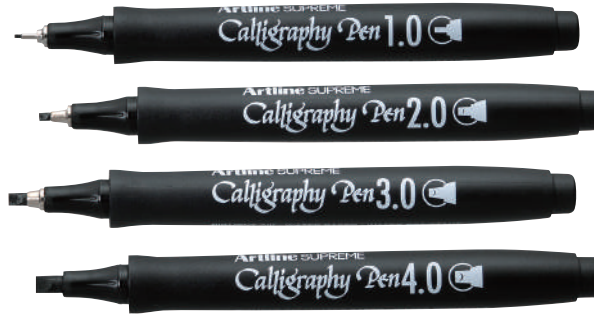

36-Pack \$35.29 MSRP

EPF-241, 242, 243, 244

SUPREME
Calligraphy Pens

1.0mm (Writing width)

2.0mm (Writing width)

3.0mm (Writing width)

4.0mm (Writing width)

- Flat nib
- Water resistant
- Fadeproof